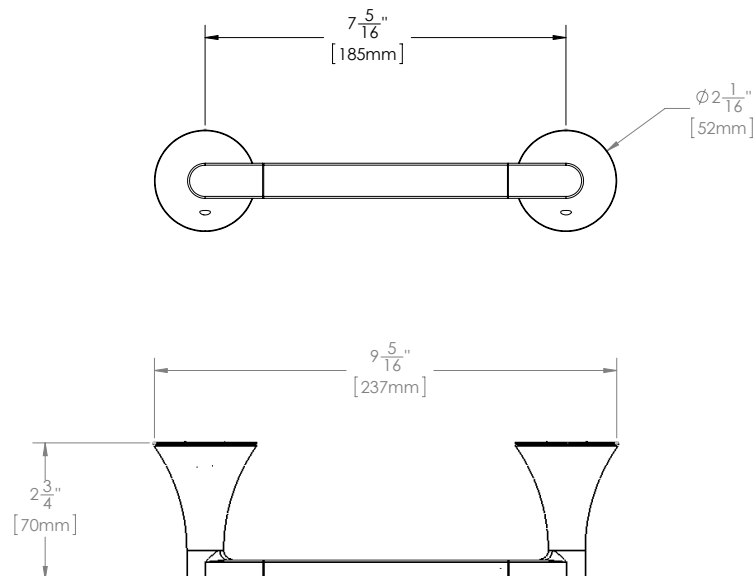

## DIMENSIONS:

 NOTE: 1. All dimensions are in inches (millimeters) unless otherwise specified and are subject to change without notice.

Architect/Engineer Approval Space:

SPEAKMAN  
400 ANCHOR MILL ROAD  
NEW CASTLE, DE 19720