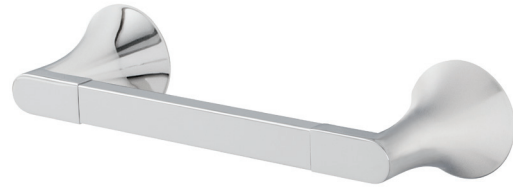

SPEAKMAN® SA-2204

Lewes™ 7" Towel Rod

FEATURES:

- Brass Construction
- Mounting hardware included

FINISH:

PC BN

WARRANTY:

- 1 year limited